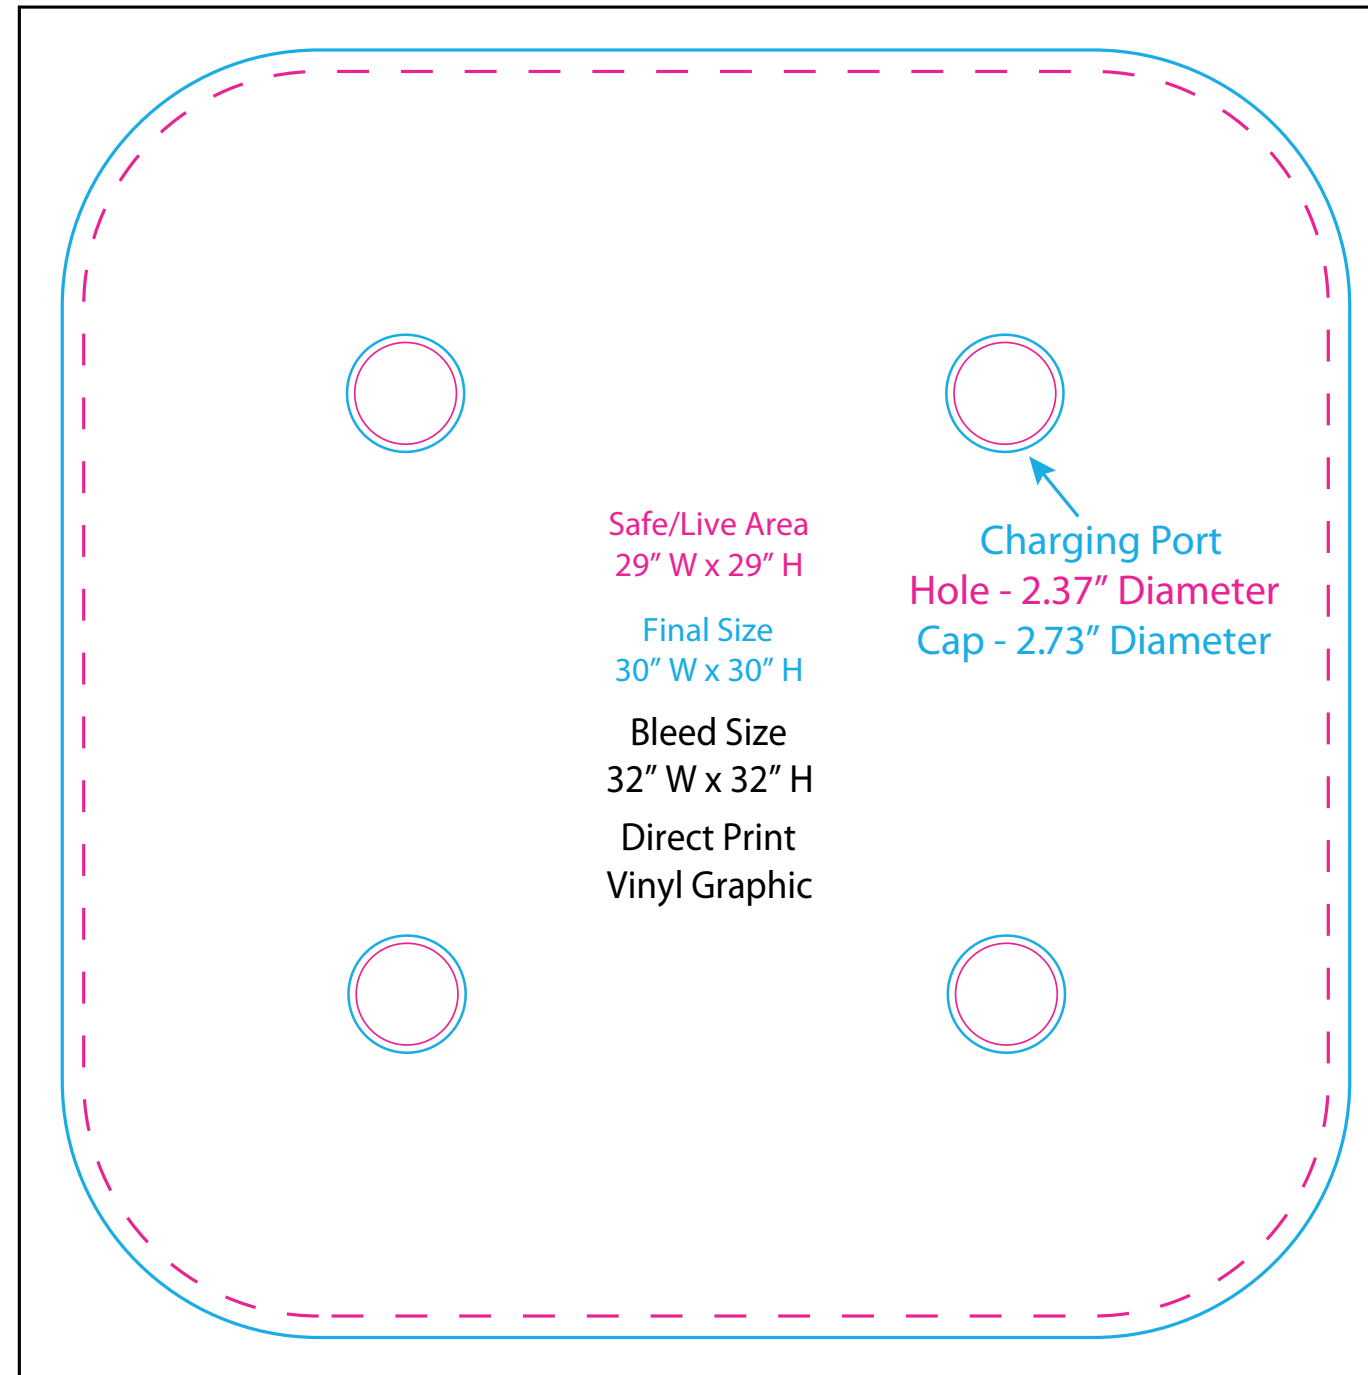

# Graphic Template Wireless Charging Coffee Table – Direct Print Vinyl Graphic

NOTE: All Raster Art (jpg, tiff,psd, png, etc.) must be at least 100 dpi at print size.  
Standard kits are often customized. Please check with Customer Service to ensure that this template matches your specific job.